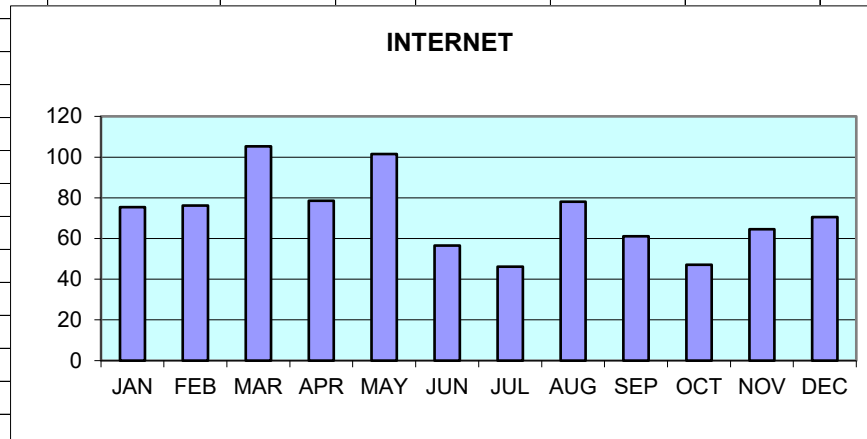

INTERNET HOURS

JAN	75.4
FEB	76.15
MAR	105.2
APR	78.5
MAY	101.45
JUN	56.55
JUL	46.2
AUG	78.1
SEP	61.1
OCT	47.1
NOV	64.5
DEC	70.5