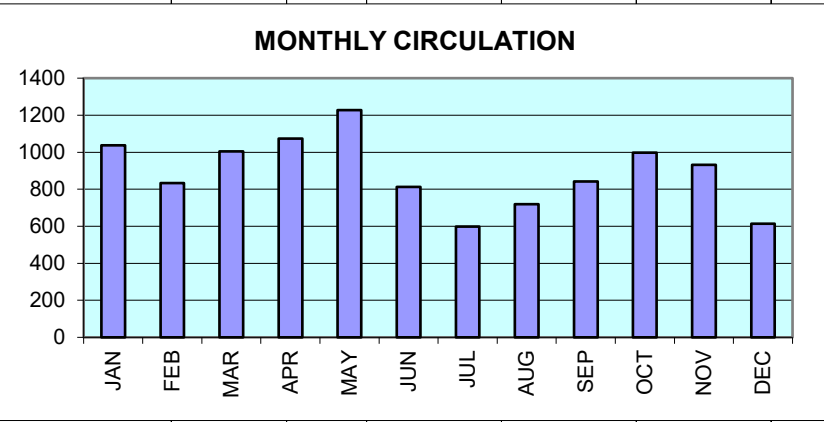

<b>BOOK CIRCULATION</b>		E	F	T	YTD
ILLO		32		32	745
JUVENILE FICTION		31	32	63	1089
ADULT FICTION		173	11	184	2201
NON FICTION		0		0	61
DVD		70		70	1022
PUZZLES		4		4	103
MAGAZINES				0	
ACTIVITIES		182		182	3345
INFORMATON		39		39	748
INTERNET CLIENTS		32		32	503
OVERDRIVE		50		50	853
<b>TOTAL</b>		613	43	656	
INTERNET HOURS		70.5			

<b>CIRCULATION</b>	
JAN	1038
FEB	833
MAR	1004
APR	1074
MAY	1227
JUN	813
JUL	598
AUG	719
SEP	842
OCT	998
NOV	932
DEC	613