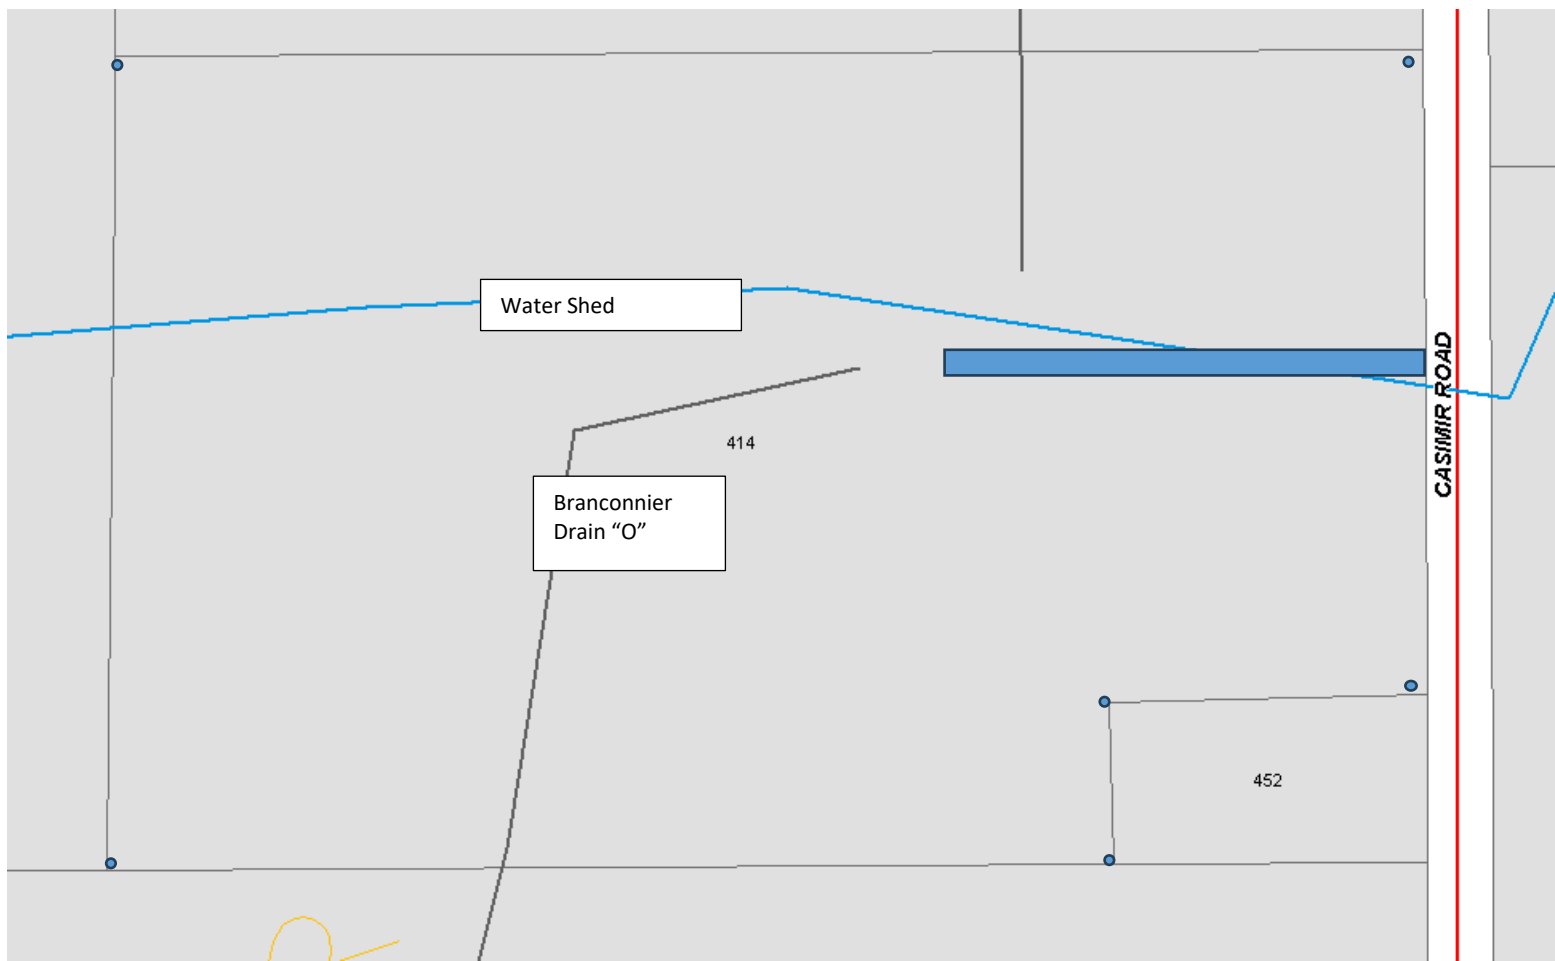

Municipal Drainage Outlet – Private Property

Legend

- Drainage Outlet
- Property Boundary